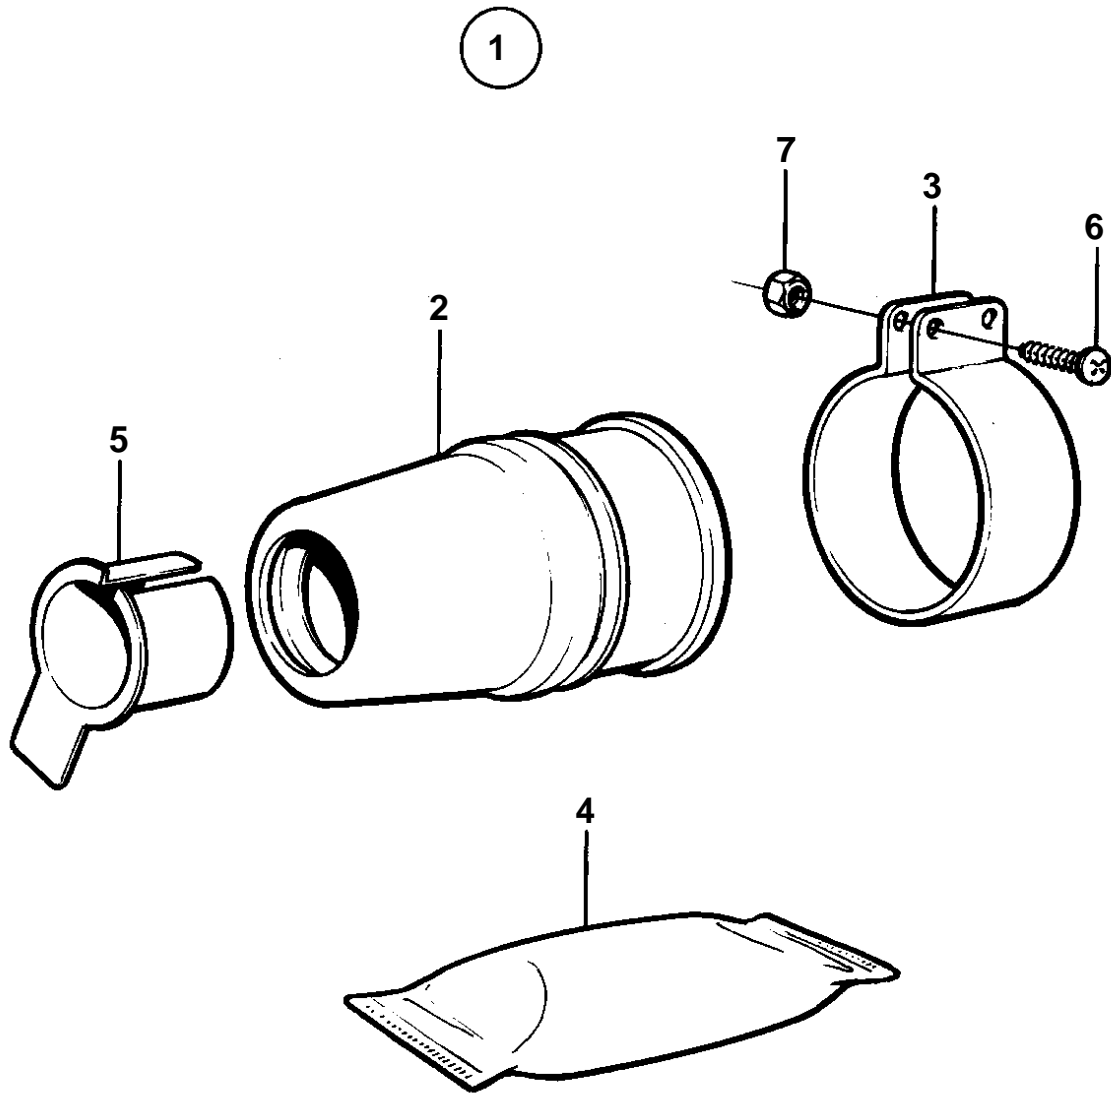

MD40A,TMD40A,TMD40B,TMD40C,TAMD40A,TAMD40B

6147

MD40A,TMD40A,TMD40B,TMD40C,TAMD40A,TAMD40B

REF	PART NO.	QTY	DESCRIPTION	SEE SEC.	NOTES
1	828422	1	Seal		D = 30 MM
			Bulletin P-44-6-1	P-44-6-1-EN	Rubber Stuffing Box
2		1	· STUFFING BOX		
3	828418	1	· Clamp		
4	828250	1	· Grease		
5		1	· UNIVERSAL SLEEVE		
6	949418	2			
7	966170	2	· Nut		